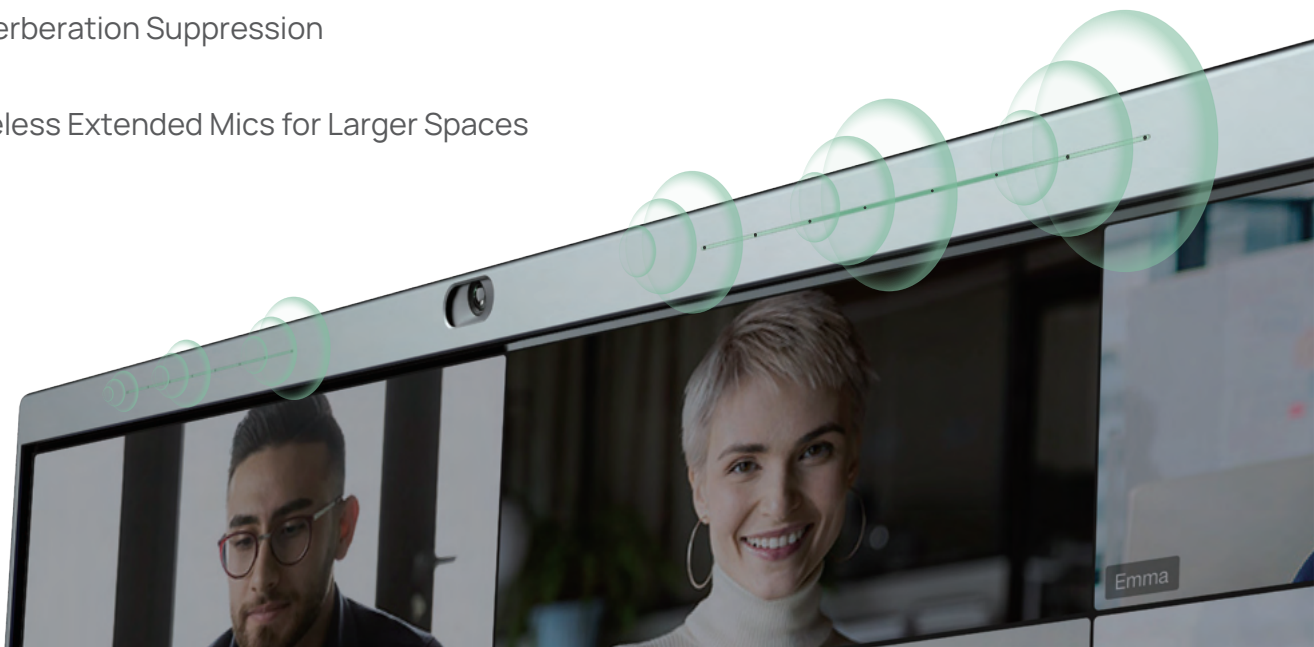

Smart Collaboration Whiteboard

– keep everyone connected and collaborative

4K visual presentation and easy menu navigation

Smart 4-level input digital ink recognition

- 
 Fingers navigating
- 
 Pen tip writing
- 
 Tail end erasing
- 
 Palm rejection
- 
 Ink to shape
- 
 Notes