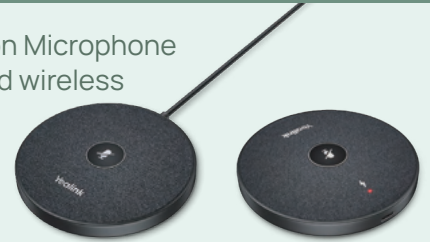

Sharing Kit
Wired and wireless

Touch Console

Fit to All Rooms

— make everywhere
a collaborative workplace

Expansion Microphone
Wired and wireless

Movable Floor Stand

Dual Screen Solution

RoomPanel