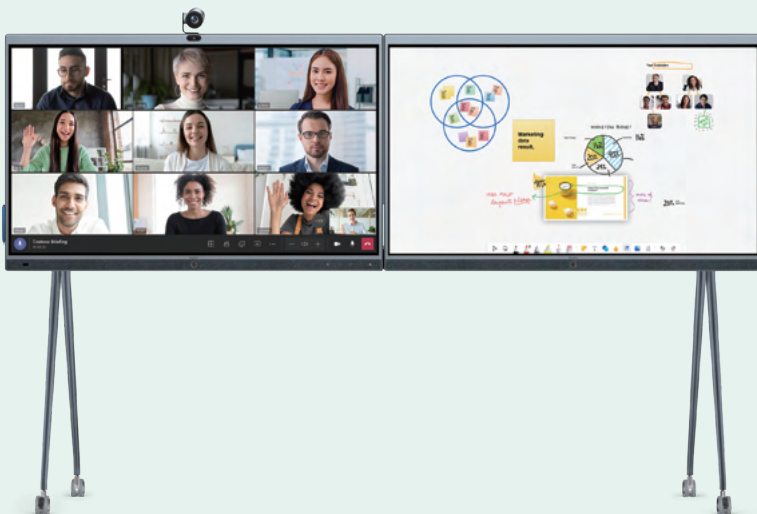

Smart Collaboration Whiteboard

– keep everyone connected and collaborative

4K visual presentation and easy menu navigation

Smart 4-level input digital ink recognition

- 
 Fingers navigating
- 
 Pen tip writing
- 
 Tail end erasing
- 
 Palm rejection
- 
 Ink to shape
- 
 Notes

Sharing Kit
Wired and wireless

Touch Console

Fit to All Rooms

— make everywhere
a collaborative workplace

Expansion Microphone
Wired and wireless

Movable Floor Stand

Dual Screen Solution

RoomPanel

RoomSensor

65" and 86"

Dark and Light Color

MeetingBoard Specifications

Display

- 65-inch D-LED touch screen
- Ultra HD 4K (3840 x 2160 screen resolution)
- Anti-glare and anti-finger print coating
- Contrast ratio 1200:1(typ.)
- Viewing angle 178° (H) / 178° (V)
- Ratio 16:9
- Refreshing Frequency 60Hz
- Touch Points 20 points
- Location Accuracy ±1mm(over 90% Area)
- Contact Height < 2mm